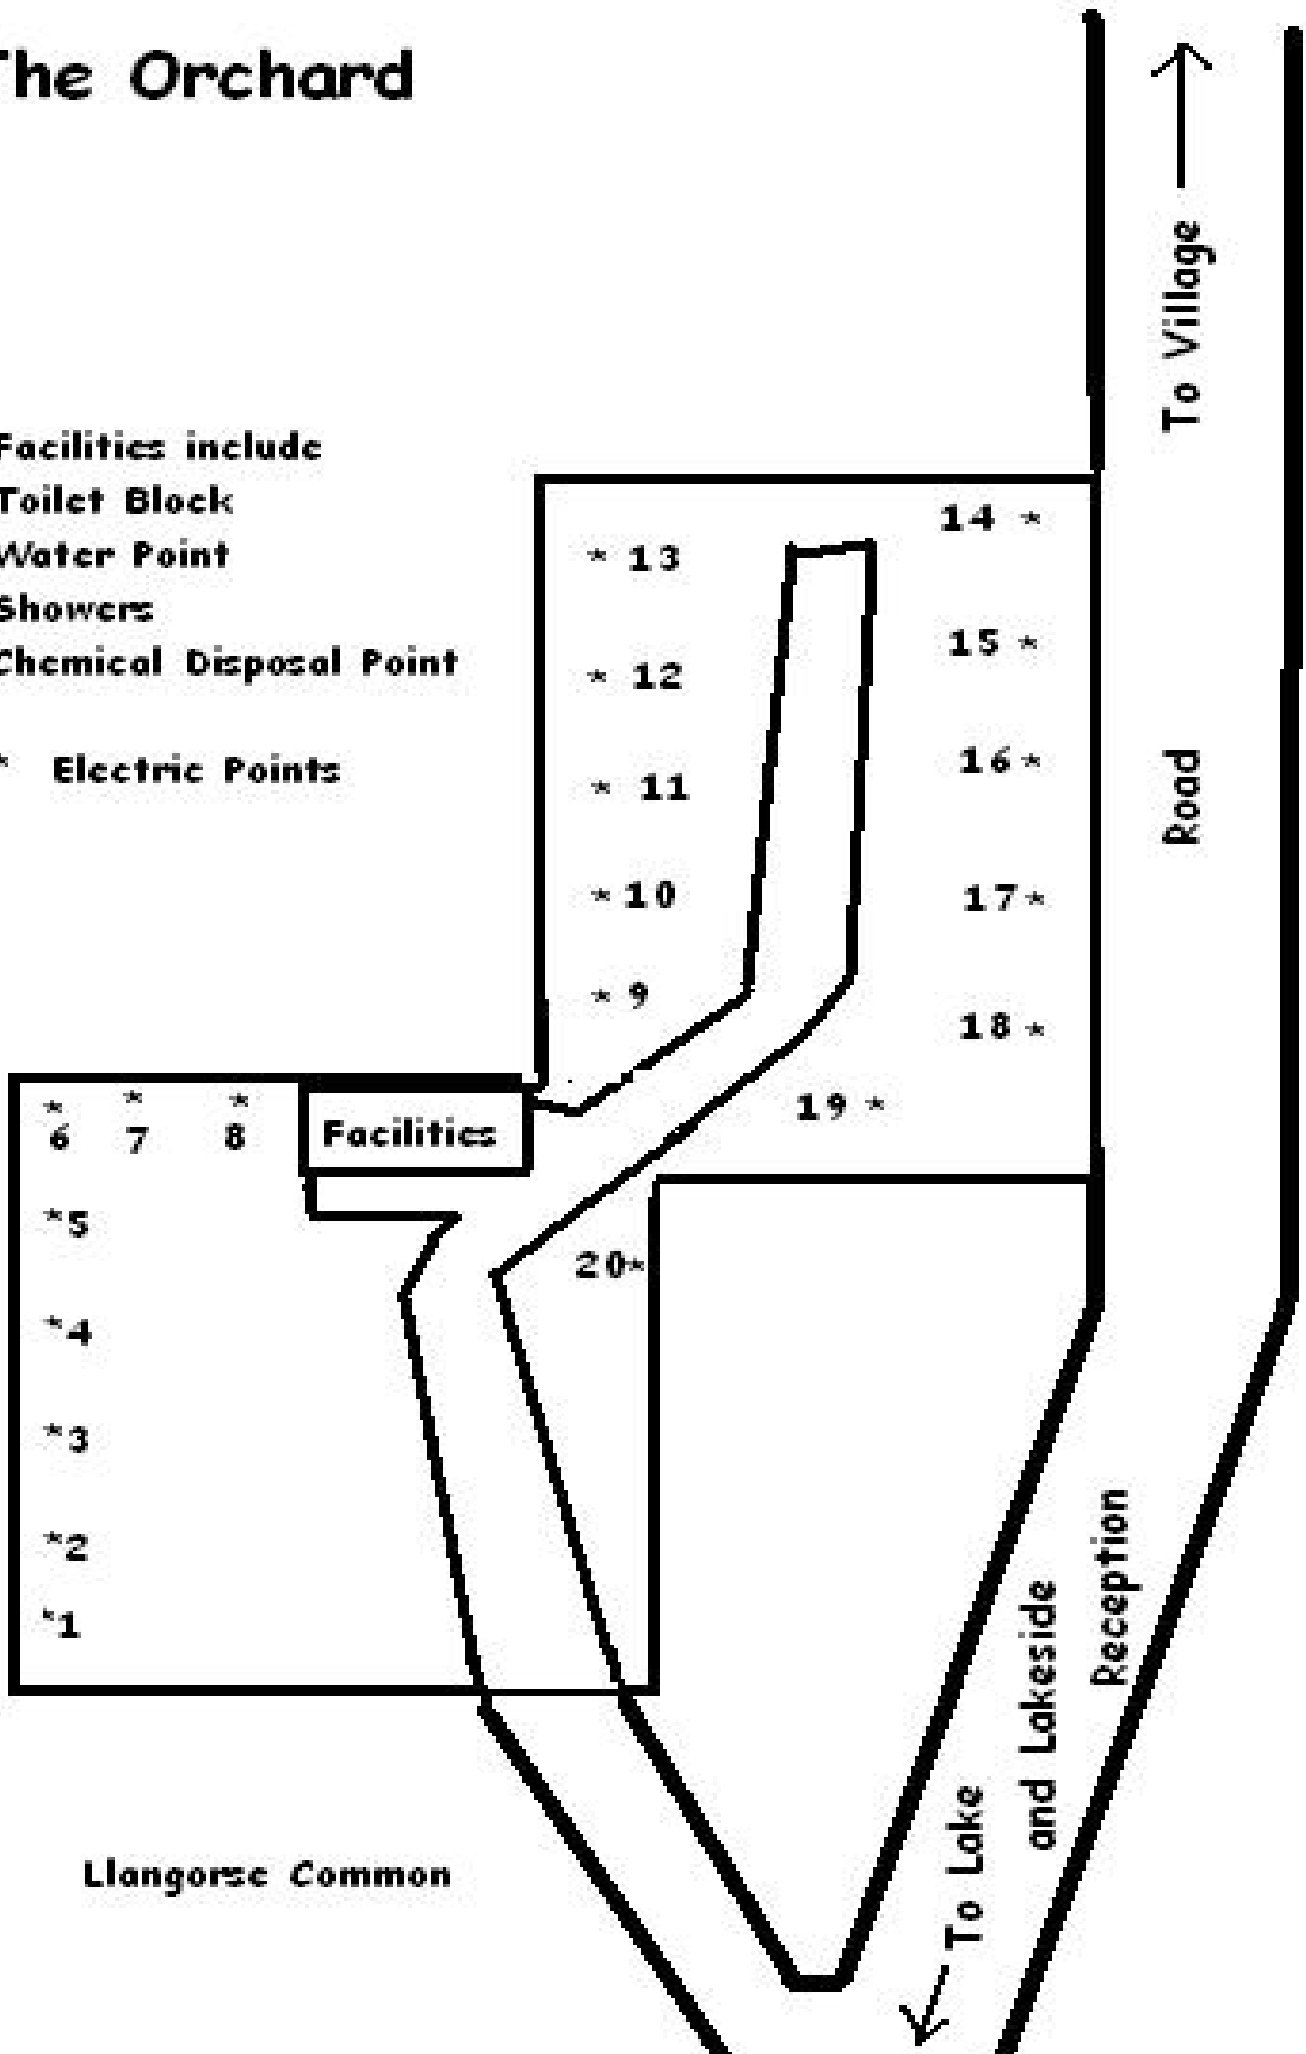

The Orchard

Facilities include

Toilet Block

Water Point

Showers

Chemical Disposal Point

* Electric Points

Llangorse Common

To Lake
and Lakeside
Reception

To Village

Road